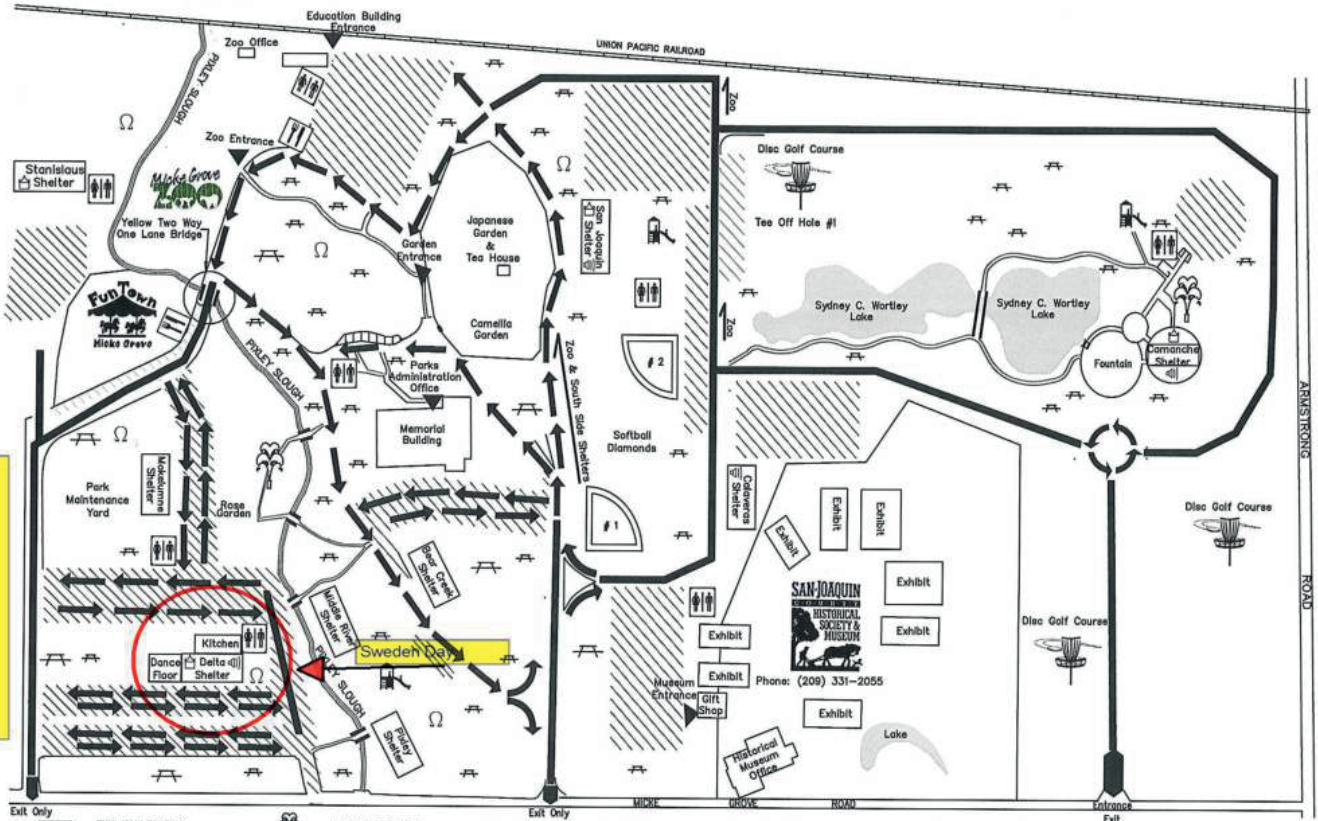

RESERVE THE DATE

GOLF COURSE

- | | | | |
|-----------|----------------------------|--|--------------------------|
| Exit Only | — TWO WAY TRAFFIC | | WATER PLAY AREA |
| → | ONE WAY TRAFFIC | | PLAYGROUND AREA |
| //// | PARKING | | SMALL PICNIC SITES |
| == | FOOT BRIDGE | | PICNIC SITE (30+ PEOPLE) |
| — | WALKWAYS | | RESTROOM |
| □ | RESERVABLE PICNIC SHELTERS | | FOOD CONCESSION STAND |
| | HOPPER ALLOWED | | |
| | AMPLIFIED SOUND ALLOWED | | |
| | HORSESHOE PIT | | |

MICKE GROVE PARK

Address: 11793 N. Micke Grove Road
Lodi, CA 95240
Phone: (209) 953-8800
(209) 331-7400
Website: www.sjpark.com